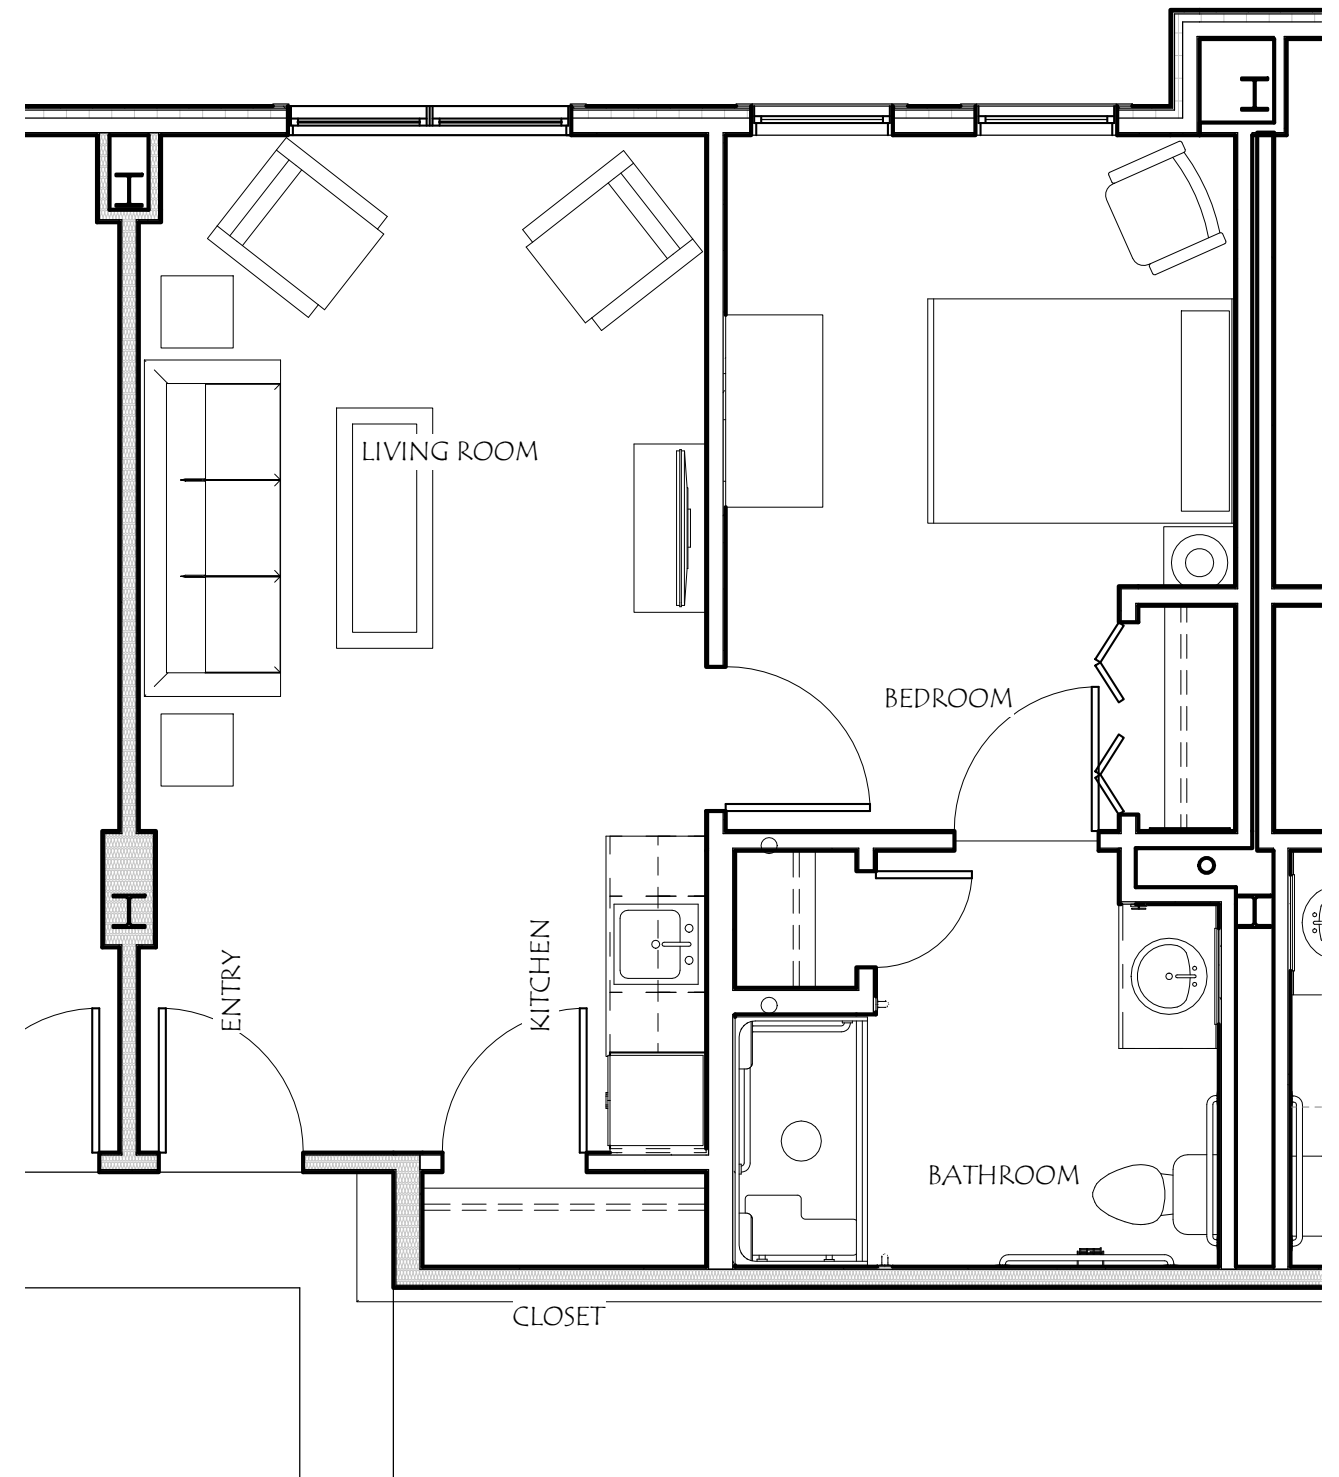

THE SHORES ASSISTED LIVING TYPICAL SINGLE UNIT

General Notes:

1. Typical Single Unit Total Square Footage = 515 SF
2. Units to have carpet flooring through-out with the exception to the bathrooms
3. Reference Overall Unit Plans for unit locations and unit numbers