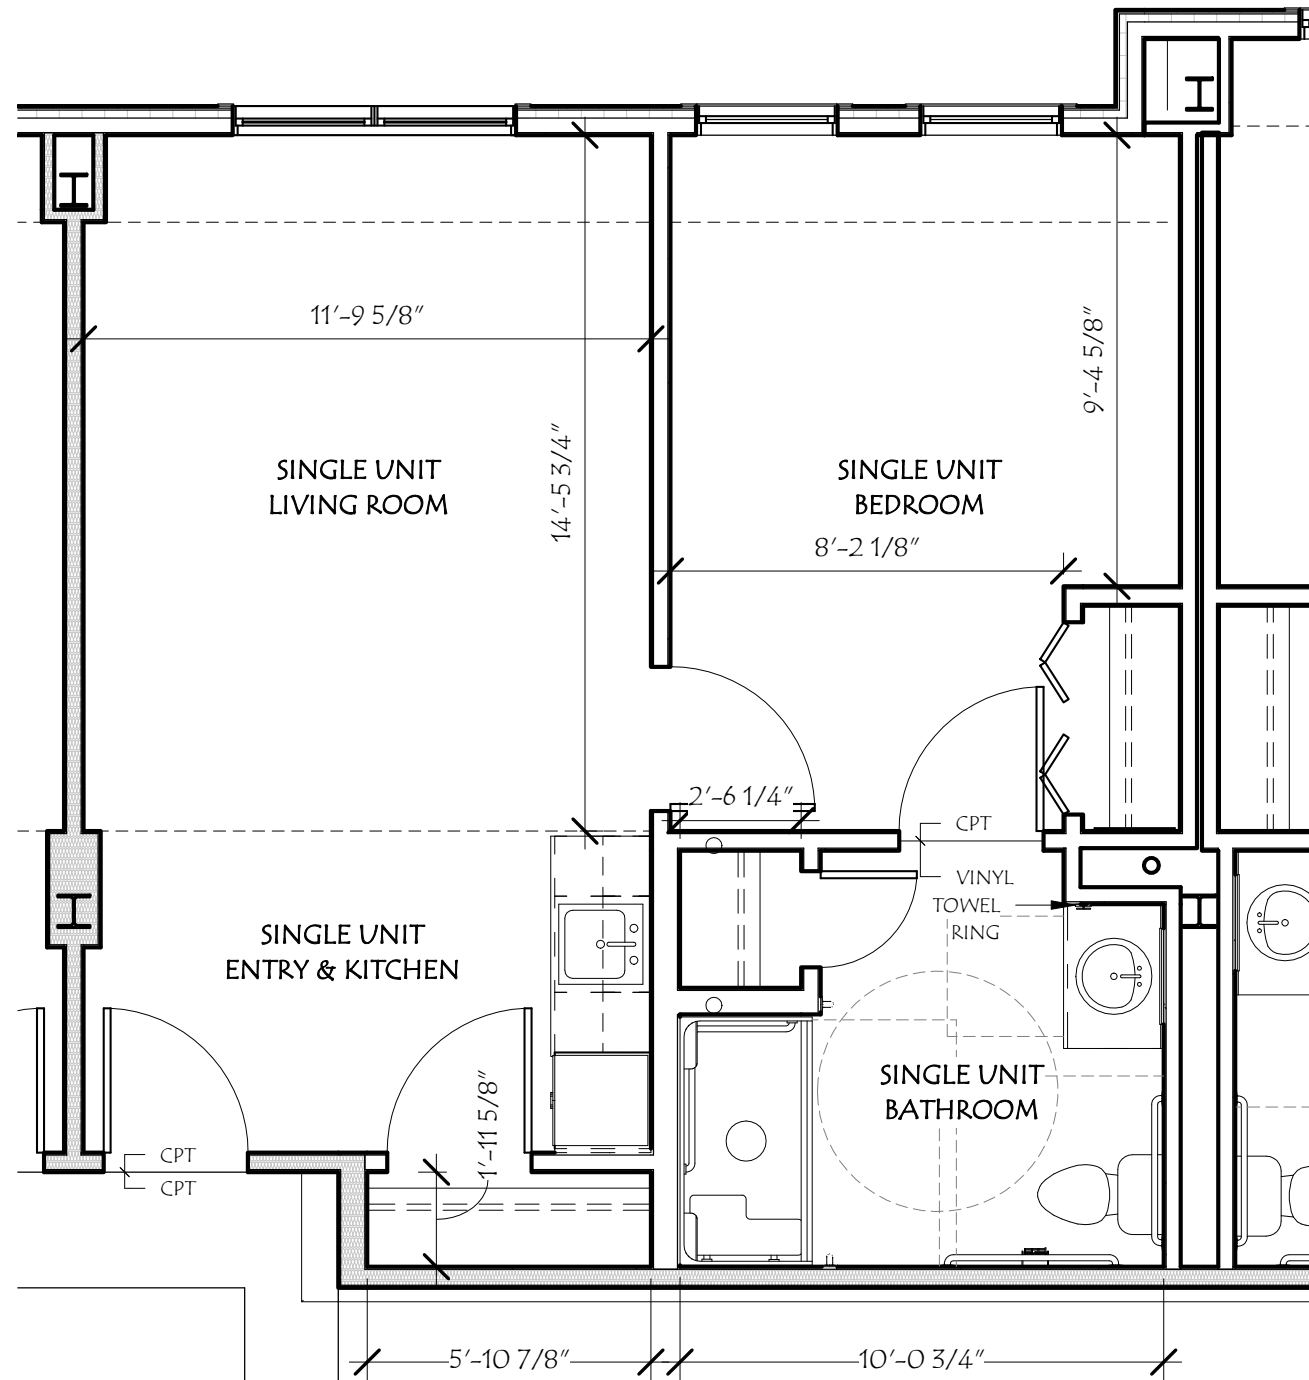

THE SHORES ASSISTED LIVING TYPICAL SINGLE UNIT

General Notes:

1. Typical Single Unit Total Square Footage = 515 SF
2. Units to have carpet flooring through-out with the exception to the bathrooms
3. Reference Overall Unit Plans for unit locations and unit numbers