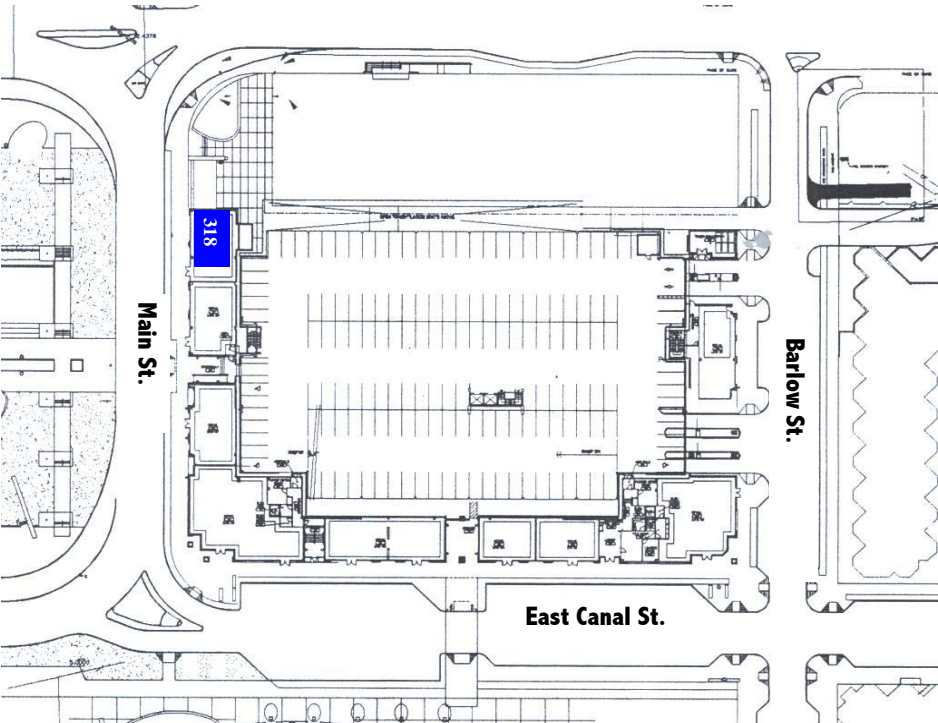

# Spinner Place Retail

Unit #318

Spinner Place Retail - Main St Elevation